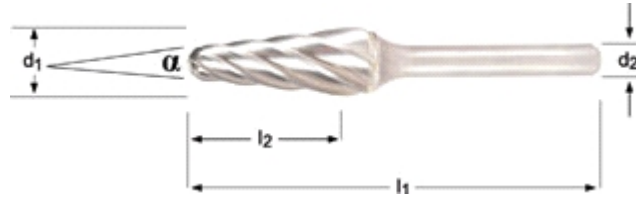

P721

Rotary Burr - Ball Nosed Cone

Brazed

d_1 R mm	d_2 Rh ₇ mm	l_2 mm	l_1 mm	A	e-code
10.00	6	20	65	14°	P72110.0X6.0
9.60	6	30	76	14°	P7219.6X6.0
12.70	6	32	77	14°	P72112.7X6.0